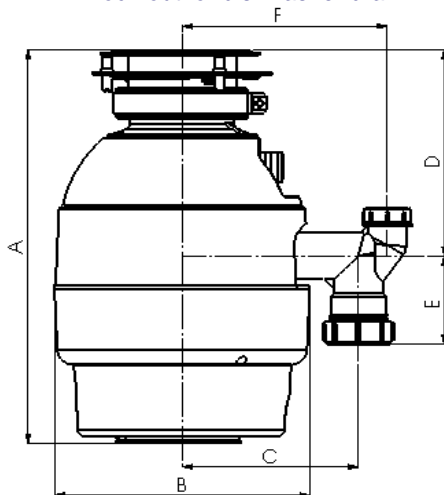

FWD-100SS-1

*Efficient, safety and reliable
Supreme grinding efficiency
Silent DC motor
Hygienic & convenient
Warranty 7-Year*

Knock-out for dishwasher drain

Measurements are in Millimeter

A : 350	B : 205
C : 141	D : 175
E : 75	F : 165